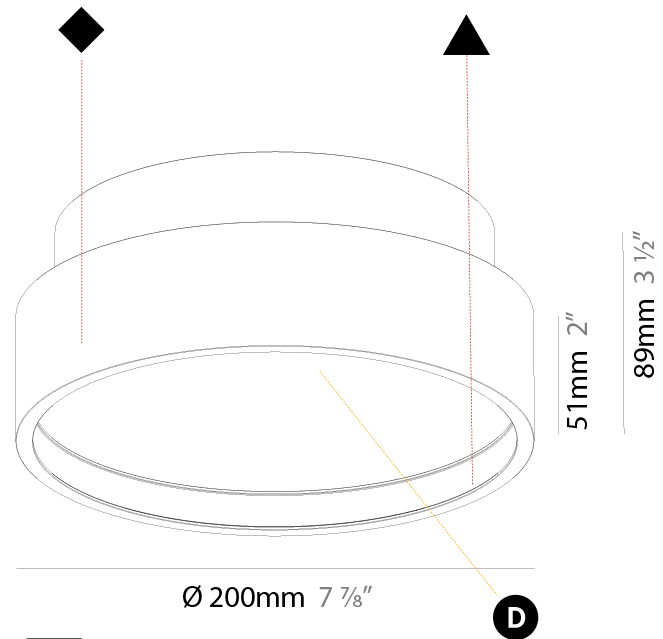

1. To build a product code in our configurator select the specify button on the base model # product page
2. To build a manual product code on this datasheet choose from the options listed below in blue font and add the suffix to the base model #

GENERAL

Series: Sign Diva
Subseries: Sign Diva Korona
Brand: Prolicht
Division: Architectural
Mounting Type: Surface
Mounting Location: Ceiling
Subcategory: Ambient

PHYSICAL

Shape: Round
Diameter (mm): 200
Diameter (in): 7 7/8
Height (mm): 89
Height (in): 3 1/2
Light Distribution: Direct
Weight (kg): 1.263
Weight (lbs): 2.784
Diffuser: [PMMA - Opal/Micro-Prism/Sparkling Secret/Vintage Industrial](#)
Fixture Finish: [SSR / BKV / CWI / CRY / HAB / UFT / ITA / RUA / FTG / MYG / LOD / PUS / FRO / FUP / KIA / POP / BLS / SPG / MEY / GOH / GUM / CHC / COM / ABZ / JAG / OBR / MOS / ROR](#)
Fixture Material: [Extruded Aluminum / Steel](#)

ELECTRICAL

Lamp Type: LED (Zhaga Standard)
Input Wattage (W): 12.1
Total Output Wattage (W): 11
Dimming: [Tri-Mode (Non-Dimming and Phase Dimming (120Vac only) and 0-10V Dimming)](#)
Driver Included: Yes
Driver Location: Integrated
Driver Type: Constant Current - Universal
Driver Class: Class 2
Input Voltage (V): 120 - 277
Constant Current (MA): 350

LED

Color Temperature (°K): [3000 / 3500 / 4000](#)
Max. Delivered Lumen (lm): 1040 / 1054 / 1080
CRI: >90 CRI
Lamp Life (hrs): 50000

OPTICAL

RATINGS AND CERTIFICATIONS

Certified By: Certified for North American Standards
IP rating: IP20