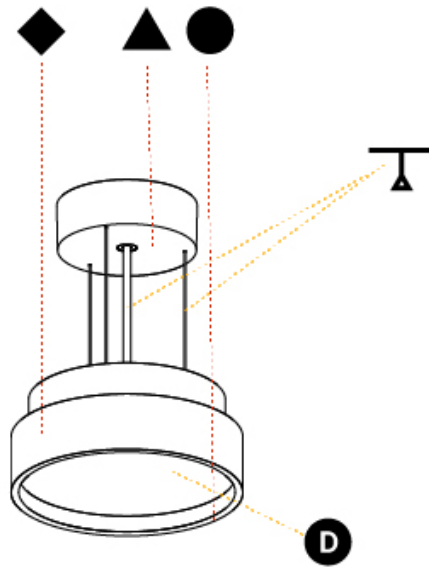

SIGN DIVA KORONA SUSPENSION

A300010-

PROJECT
TYPE
SPECIFIER
QUANTITY
DATE

A